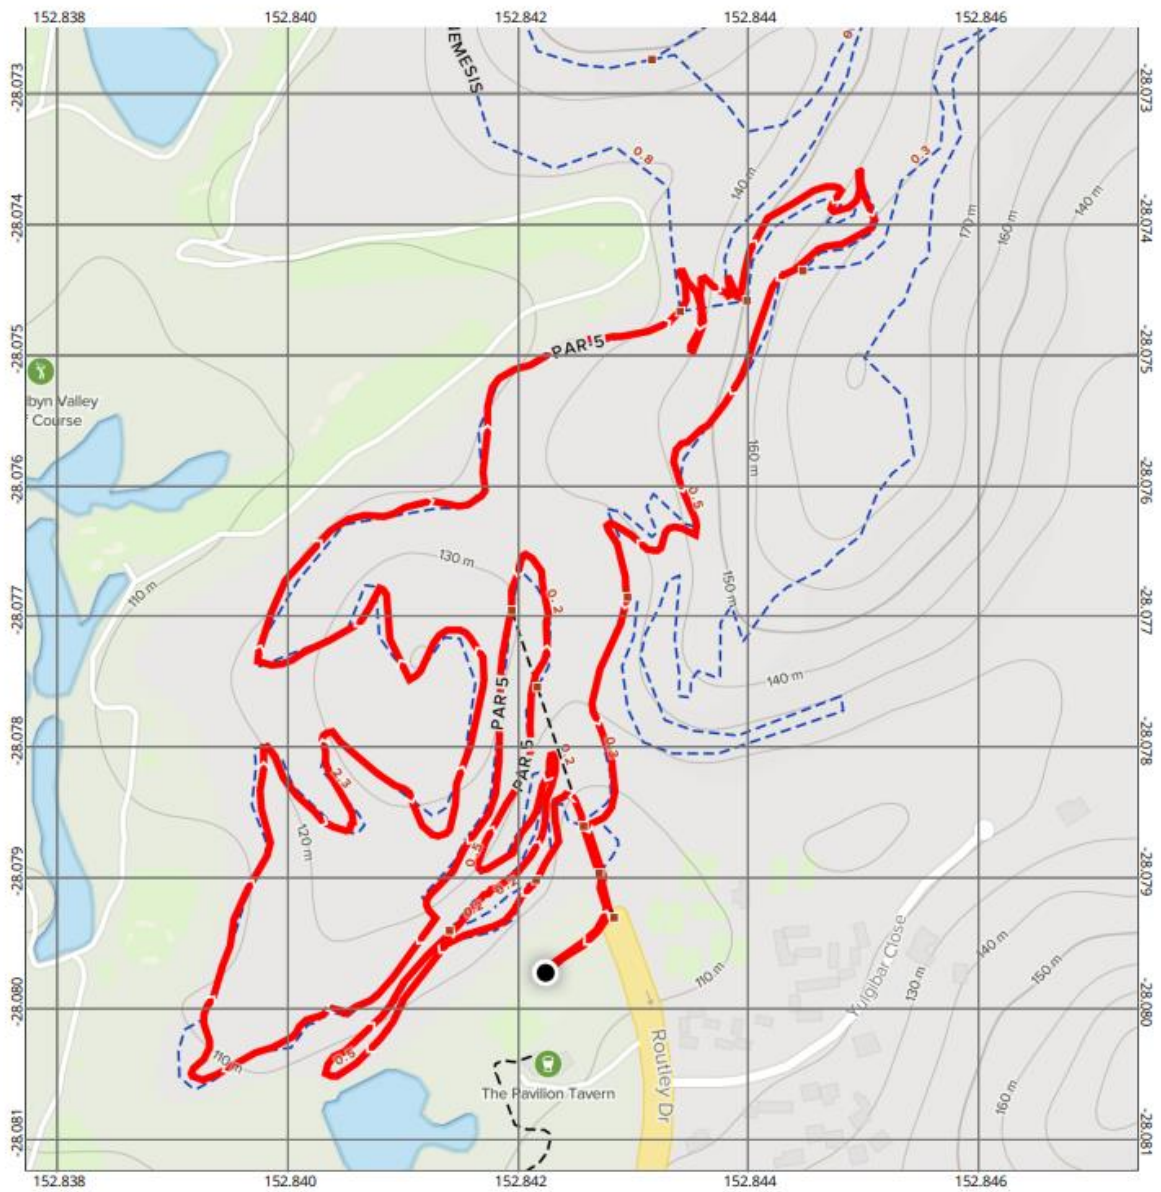

3/25/2022
10.9°E

Scale 1: 15741 Datum WGS84

Gain: **203 m** Loss: **197 m**

Scenic Rim Trail Running Series Kooralbyn 9km
Kooralbyn, QLD

3/25/2022
10.9°E

Scenic Rim Trail Running Series Kooralbyn 15km
Kooralbyn, QLD

Scenic Rim Trail Running Series Kooralbyn 5km
Kooralbyn, QLD