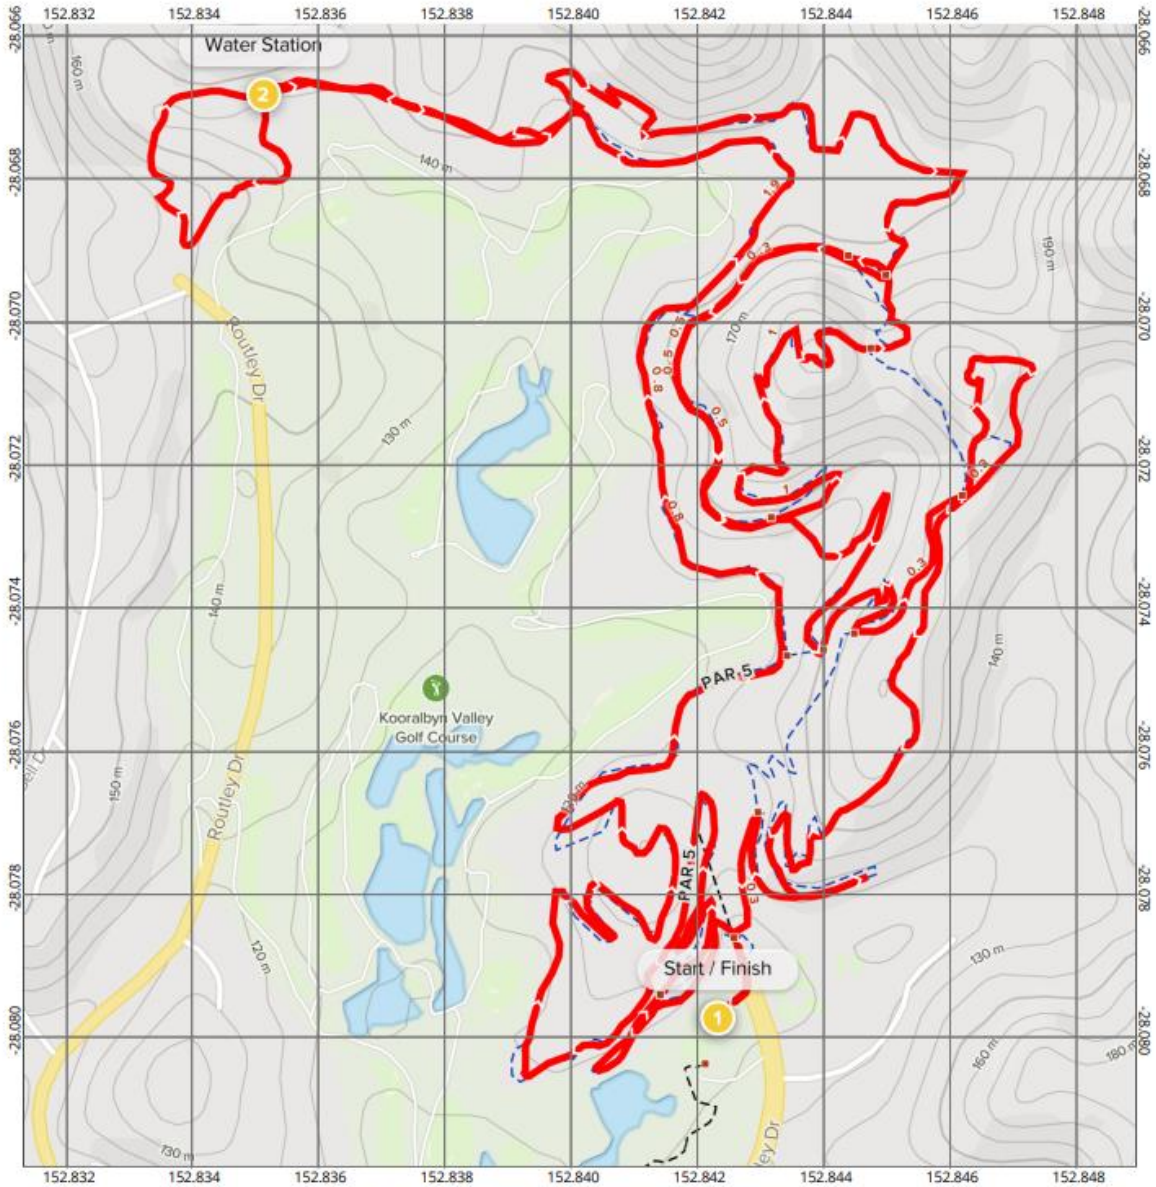

3/25/2022
10.9°E

Scale 1: 15741 Datum WGS84

Gain: **203 m** Loss: **197 m**

Scenic Rim Trail Running Series Kooralbyn 9km
Kooralbyn, QLD

3/25/2022
10.9°E

Scenic Rim Trail Running Series Kooralbyn 15km
Kooralbyn, QLD

Scenic Rim Trail Running Series Kooralbyn 5km
Kooralbyn, QLD