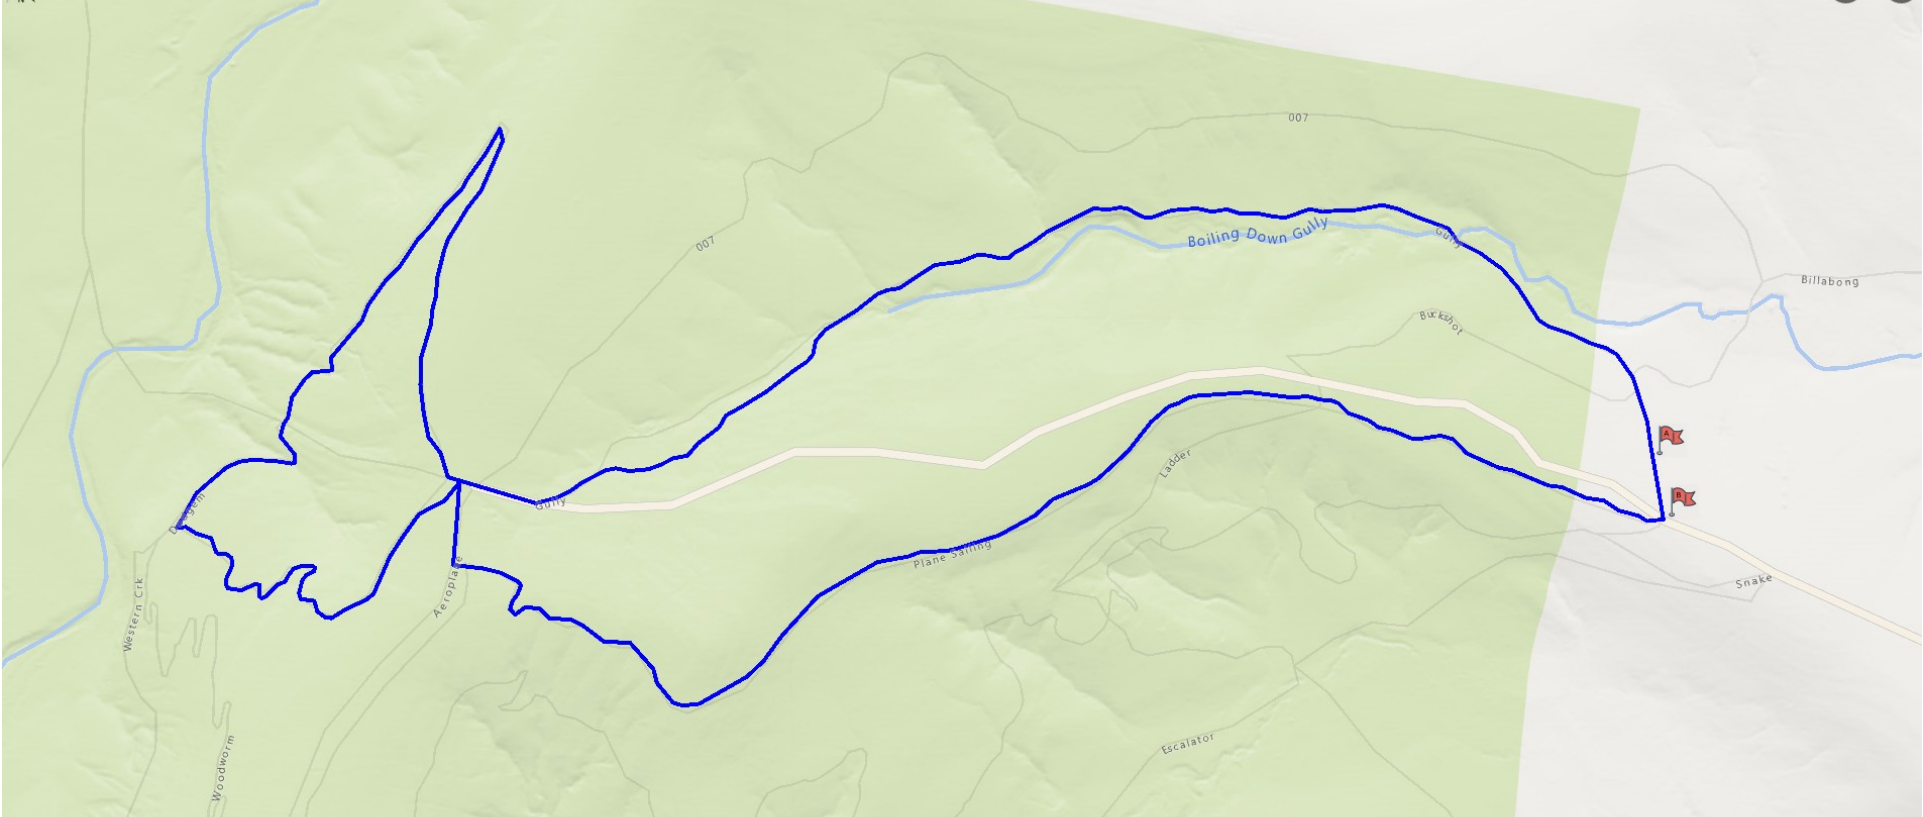

MaxAltitude: 200 - Elevation gain departure / arrival: 7 - Elevation gain min / max: 71 - MinAltitude: 129 - Distance: 5.54 km

Google Street View (to select the position use the slider above/not all positions have GoogleStreetView!)