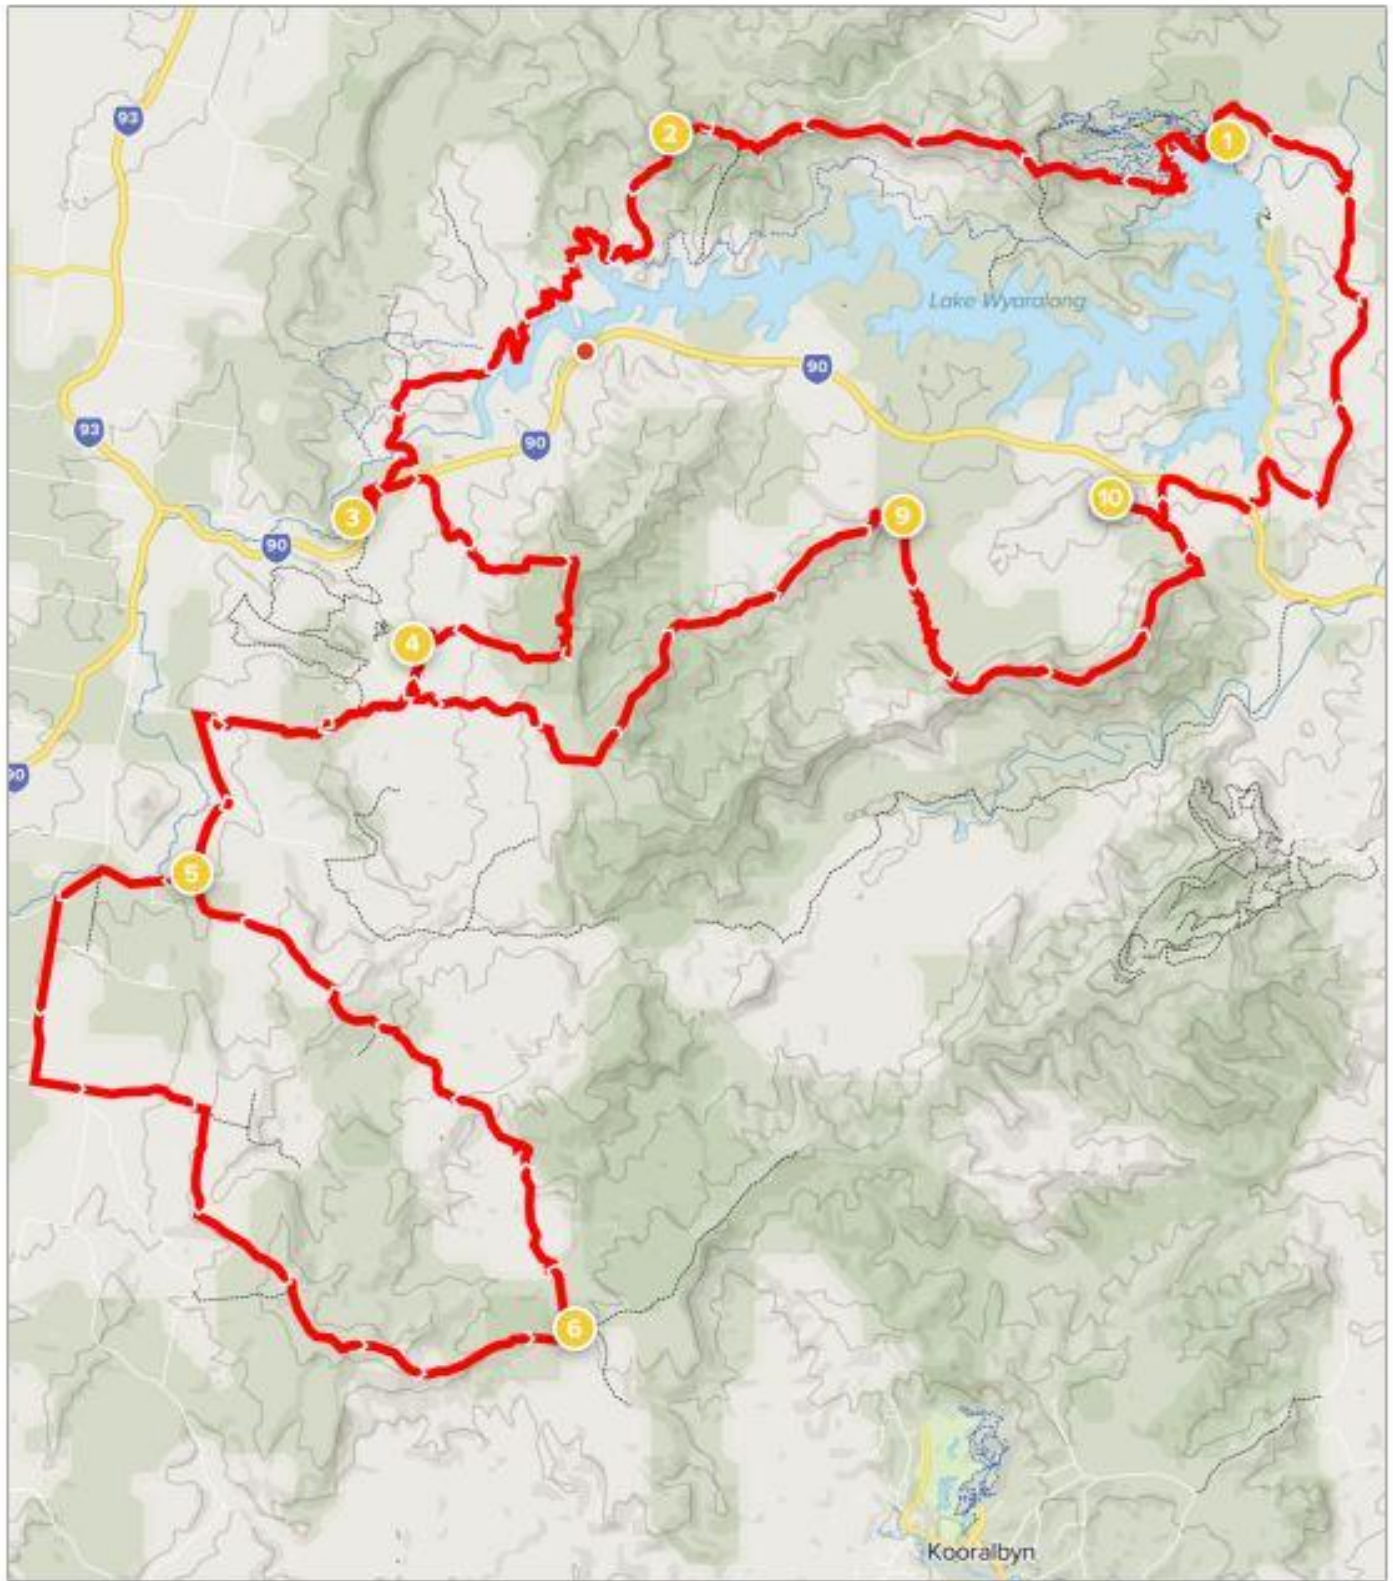

**COURSE MAPS  
FOR 105KM,  
65KM, 35KM  
AND 25KM**

Gain: **3815 m** Loss: **3826 m**

**Scenic Rim Ultra Marathon 105km**  
Wyralong, QLD

3/6/2022  
 10.9°E

**Scenic Rim Ultra Marathon 65km**  
 Wyaralong, QLD

3/6/2022

**Scenic Rim Ultra 35km**  
Bromelton, QLD

3/6/2022  
10.9°E

Scale 1: 74669 Datum WGS84

**The Scenic Rim Ultra Marathon 25km**  
Coulson, QLD