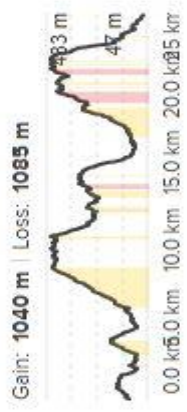

**COURSE MAPS  
FOR 105KM,  
65KM, 35KM  
AND 25KM**

Gain: **3815 m** Loss: **3826 m**

**Scenic Rim Ultra Marathon 105km**  
Wyralong, QLD

3/6/2022  
 10.9°E

**Scenic Rim Ultra Marathon 65km**  
 Wyaralong, QLD

3/6/2022

**Scenic Rim Ultra 35km**  
Bromelton, QLD

3/6/2022  
10.9°E

Scale 1: 74669 Datum WGS84

**The Scenic Rim Ultra Marathon 25km**  
Coulson, QLD