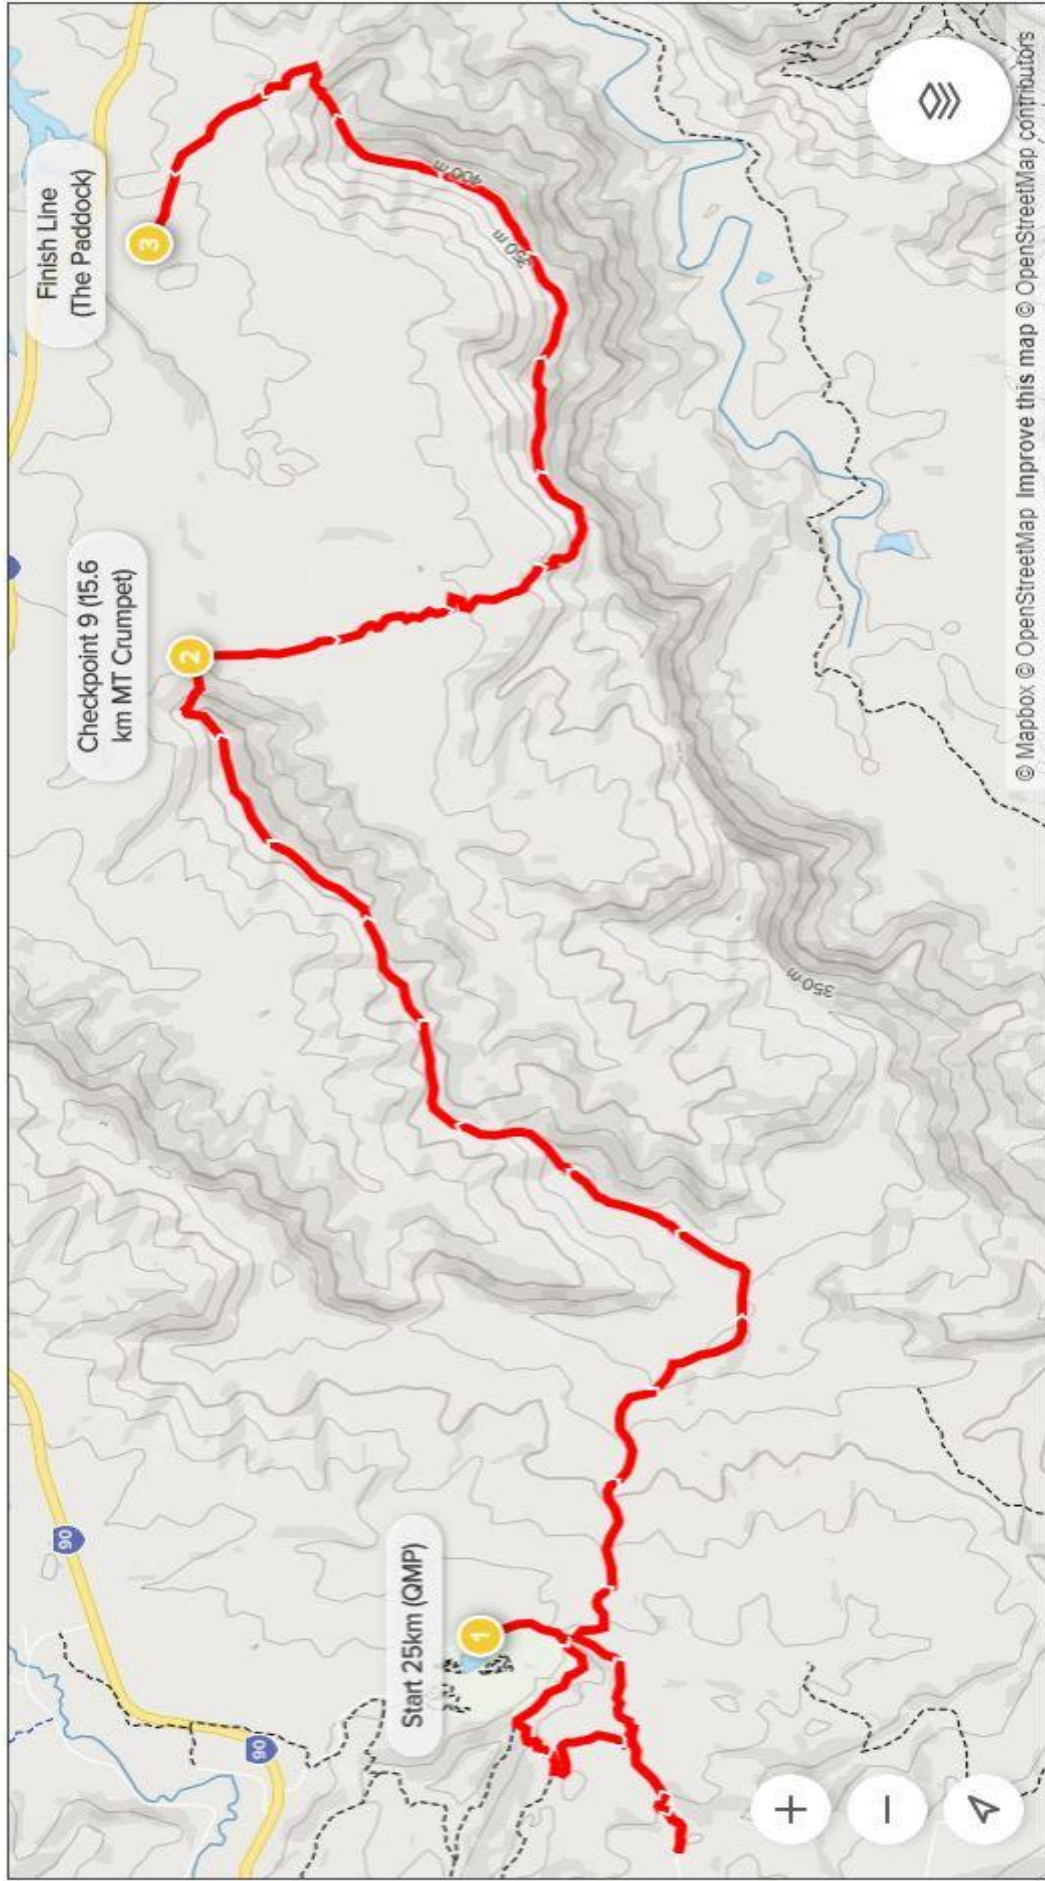

**COURSE MAPS  
FOR 105KM,  
65KM, 35KM  
AND 25KM**

Gain: **3815 m** Loss: **3826 m**

**Scenic Rim Ultra Marathon 105km**  
Wyralong, QLD

3/6/2022  
 10.9°E

**Scenic Rim Ultra Marathon 65km**  
 Wyaralong, QLD

3/6/2022

**Scenic Rim Ultra 35km**  
Bromelton, QLD

3/6/2022  
10.9°E

Scale 1: 74669 Datum WGS84

**The Scenic Rim Ultra Marathon 25km**  
Coulson, QLD