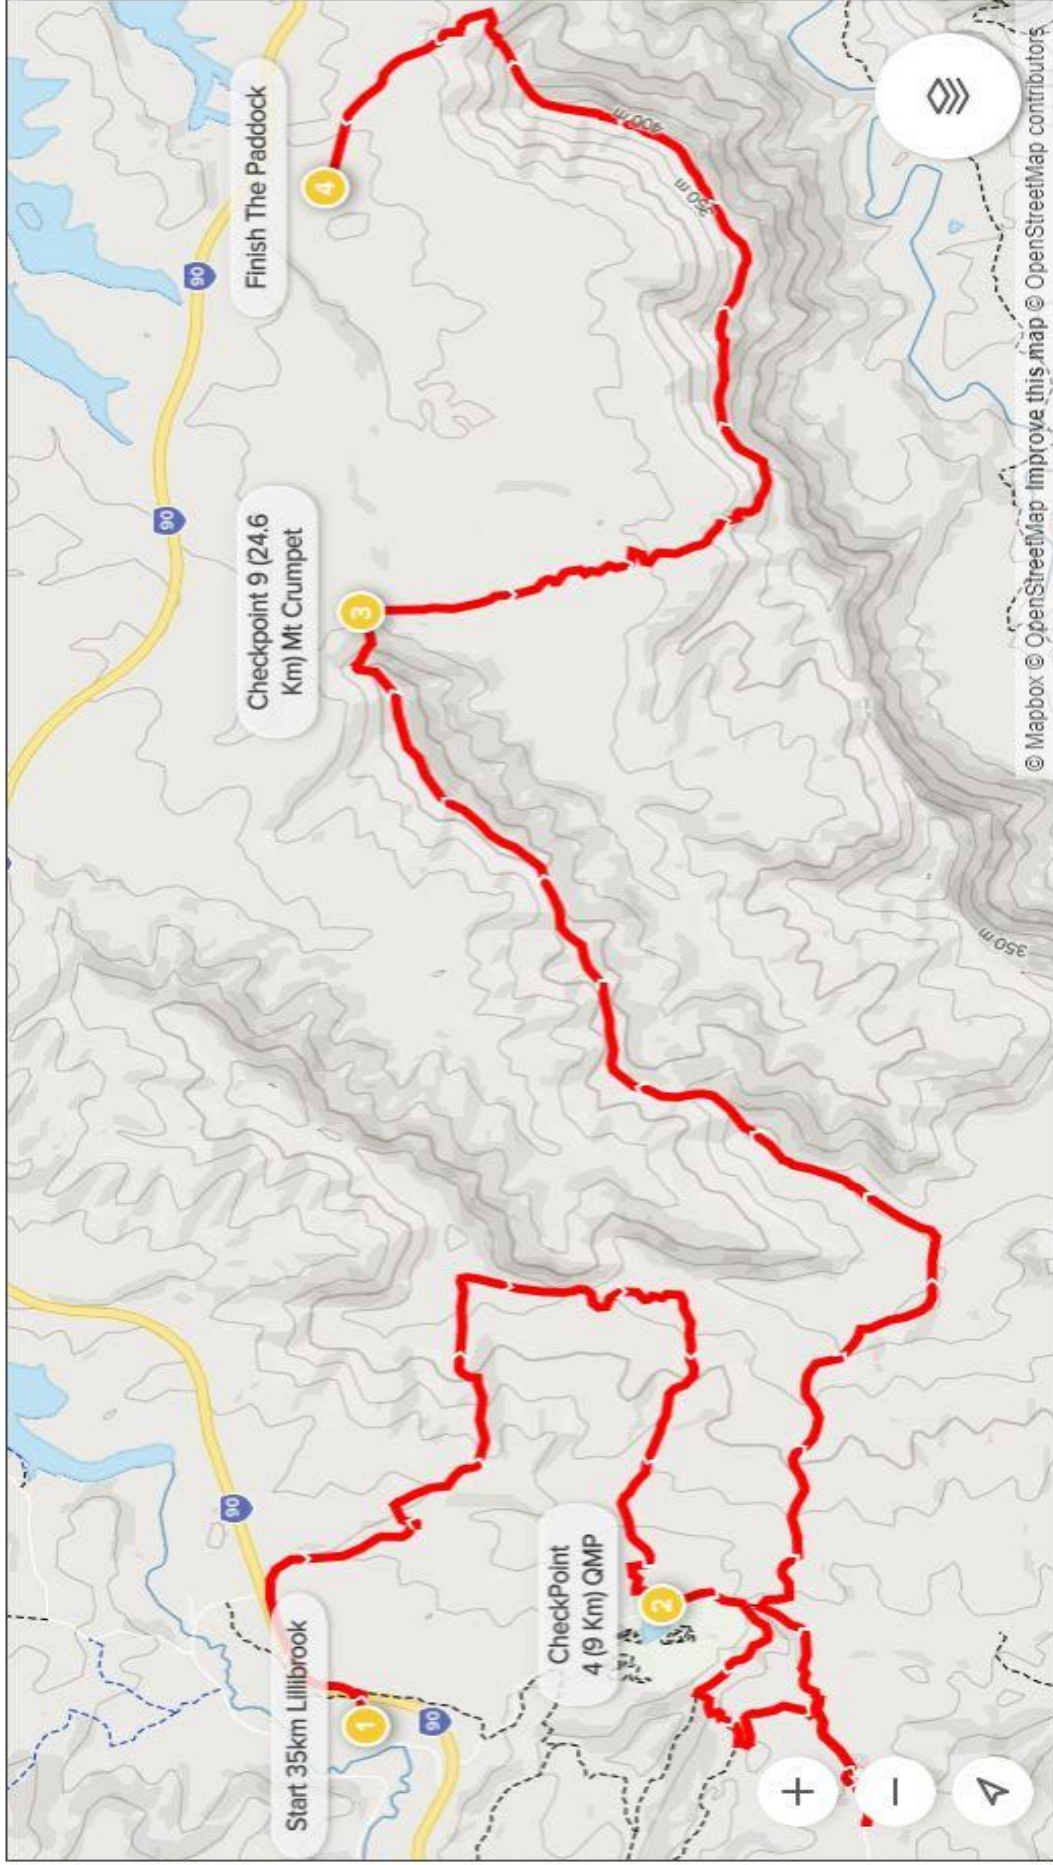

**COURSE MAPS  
FOR 105KM,  
65KM, 35KM  
AND 25KM**

Gain: **3815 m** Loss: **3826 m**

**Scenic Rim Ultra Marathon 105km**  
Wyralong, QLD

3/6/2022  
 10.9°E

**Scenic Rim Ultra Marathon 65km**  
 Wyaralong, QLD

3/6/2022

**Scenic Rim Ultra 35km**  
Bromelton, QLD

3/6/2022  
10.9°E

Scale 1: 74669 Datum WGS84

**The Scenic Rim Ultra Marathon 25km**  
Coulson, QLD