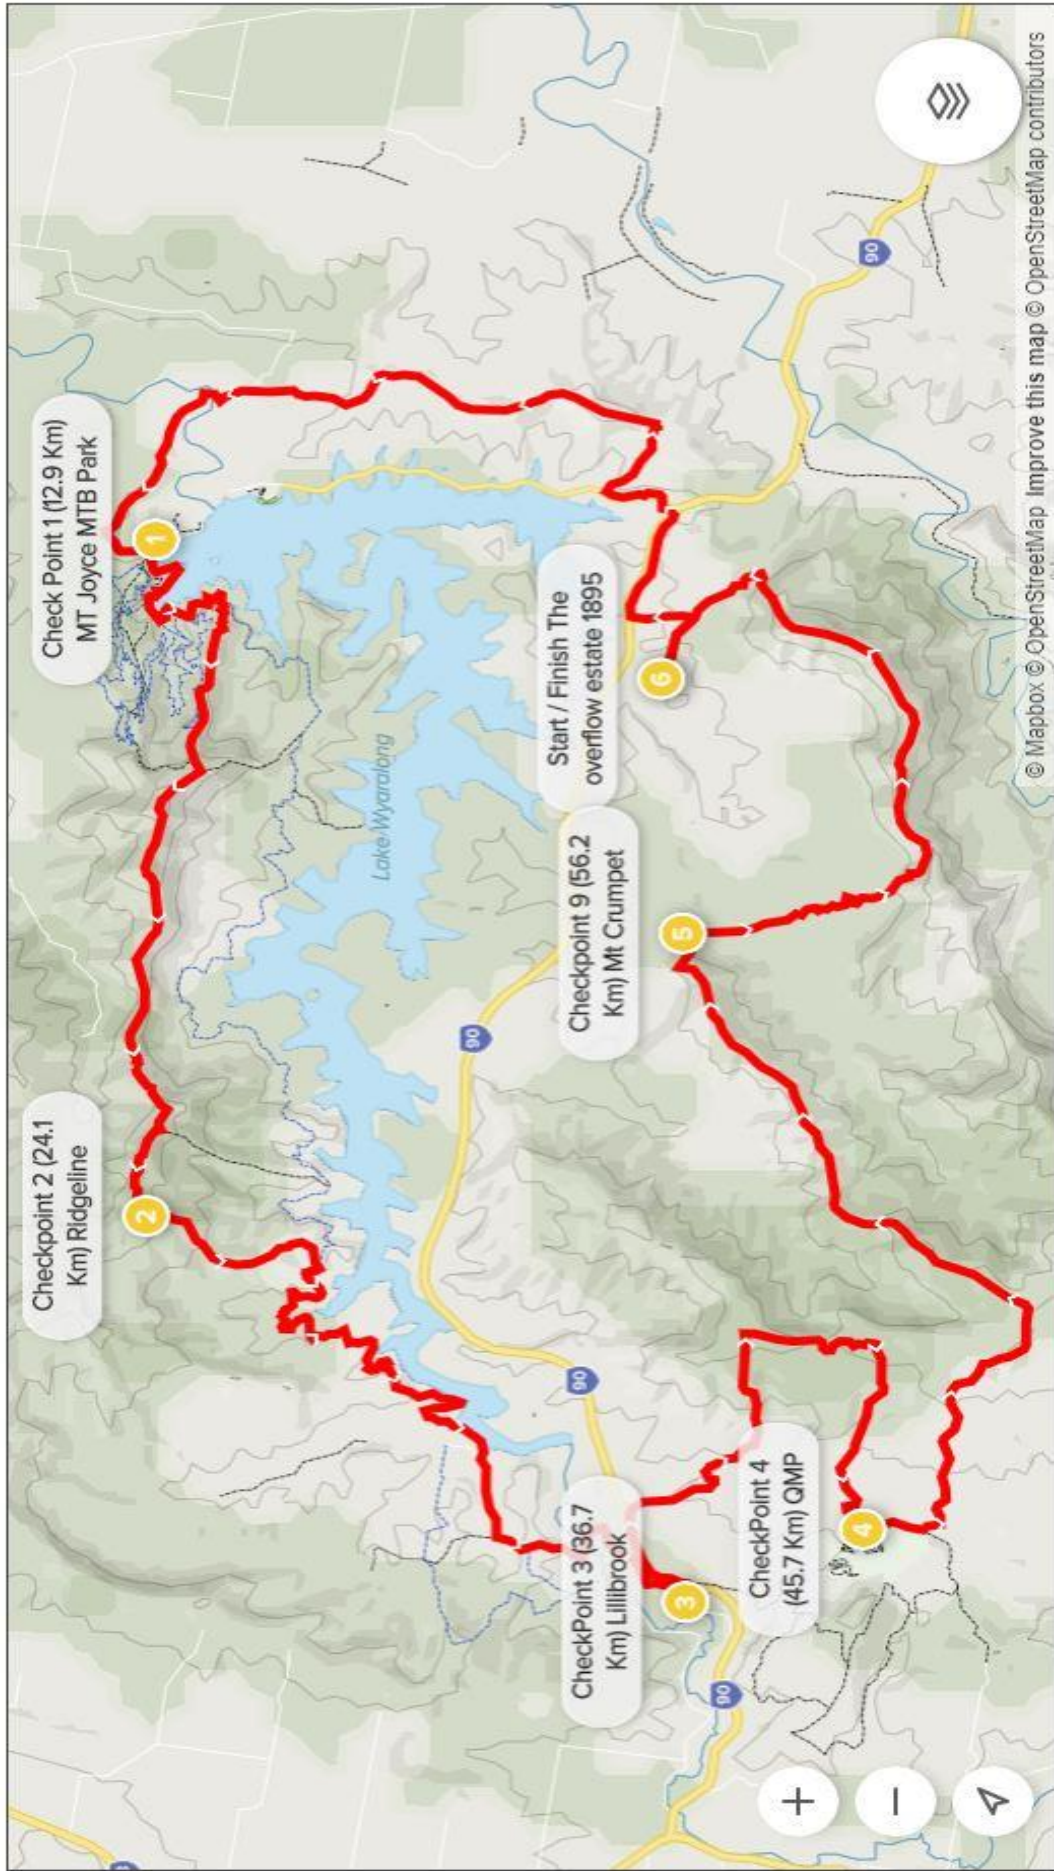

**COURSE MAPS  
FOR 105KM,  
65KM, 35KM  
AND 25KM**

Gain: **3815 m** Loss: **3826 m**

**Scenic Rim Ultra Marathon 105km**  
Wyralong, QLD

3/6/2022  
 10.9°E

**Scenic Rim Ultra Marathon 65km**  
 Wyaralong, QLD

3/6/2022

**Scenic Rim Ultra 35km**  
Bromelton, QLD

3/6/2022  
10.9°E

Scale 1: 74669 Datum WGS84

**The Scenic Rim Ultra Marathon 25km**  
Coulson, QLD