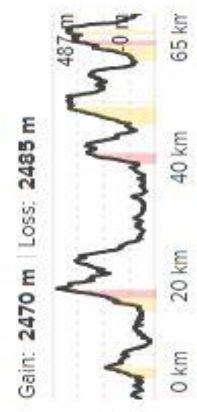

**COURSE MAPS  
FOR 105KM,  
65KM, 35KM  
AND 25KM**

Gain: **3815 m** Loss: **3826 m**

**Scenic Rim Ultra Marathon 105km**  
Wyralong, QLD

3/6/2022  
 10.9°E

**Scenic Rim Ultra Marathon 65km**  
 Wyaralong, QLD

3/6/2022

**Scenic Rim Ultra 35km**  
Bromelton, QLD

3/6/2022  
10.9°E

Scale 1: 74669 Datum WGS84

**The Scenic Rim Ultra Marathon 25km**  
Coulson, QLD